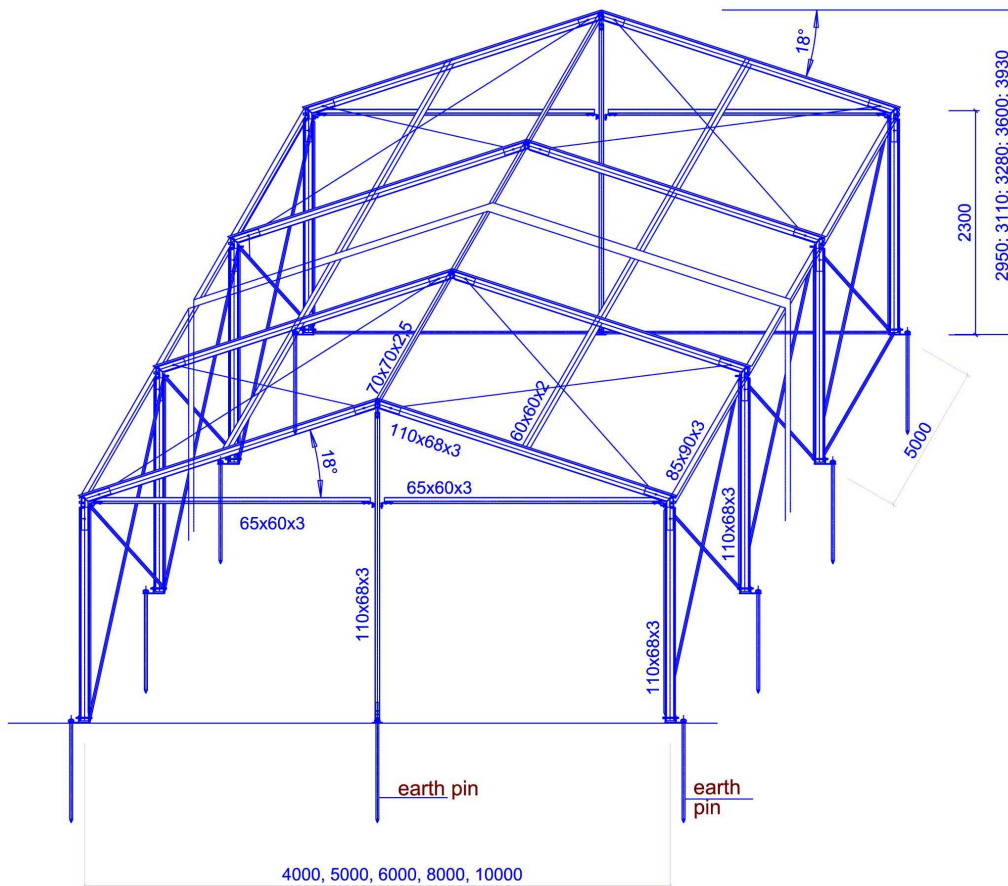

Example: Distance between trusses 5.00 m

Party tent		Partyflex MAXI
Dimensions	Span wide	4.00 m / 5.00 m / 6.00 m / 8.00 m / 10.00 / 12.00** m
	Length modules	3.00 m / 5.00 m
	Roof pitch	18 degrees
	Eave height	2.30 m and 3.00* m <small>(*also available with eave height of 3 m up to span width of 10 m and 3 m truss spacing **12 m span width with 3 m truss spacing and 2.30 m eaves height is possible)</small>
	Ridge height	2.95 m / 3.11 m / 3.28 m / 3.60 m / 3.93 m / 4.25 m <small>(Figures relate in each case to span widths stated above)</small>
	Frame profile	110 mm x 68 mm x 3,00 mm
	Eave purlin profile	85 mm x 90 mm x 3,00 mm
	Purlin profile	60 mm x 60 mm x 2,00 mm
	Ridge purlin profile	70 mm x 70 mm x 2,50 mm
Roof tarpaulin bracing	Expander, fixed or pressure bracing	
Tarpaulin covering made of	fabric coated on both sides with PVC (equipped with rot protection), 650 gr./m <sup>2</sup> , UV-resistant, flame-retardant according to DIN 41 02, B 1	
Tarpaulin colours	Solid colours: white, grey, orange, yellow, blue, red, green, brown Striped: light red and white, light yellow and white, light blue and white, green and white, grey and white	