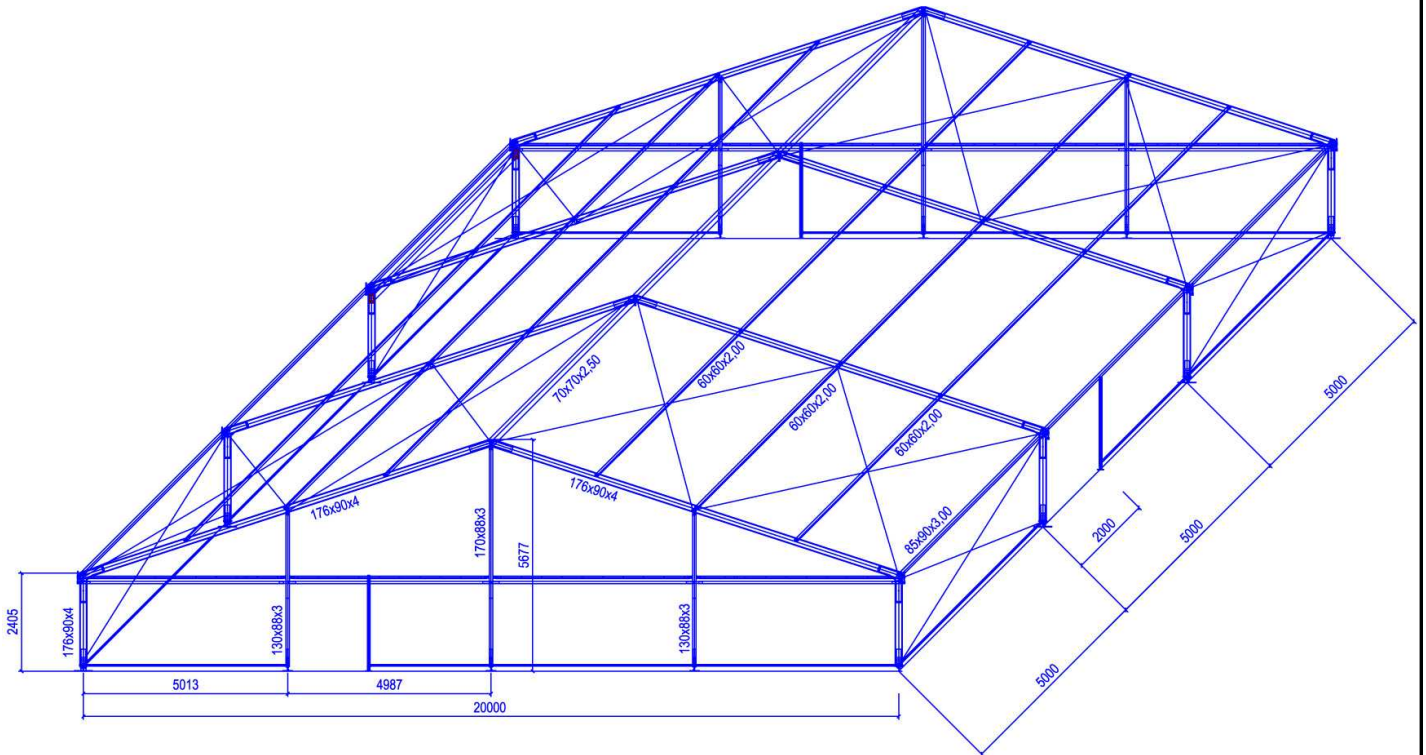

Example: span width 20.00 m – length 15.00 m – side height 2.40 m

Festival tent:		Quickflex
Dimensions	Span width	10.00 m / 12.50 m / 15.00 m / 20.00 m
	Length modules	5.00 m
	Roof pitch	18 degrees
	Eave height	2.40 m and 3.00 m
	Ridge height	4.03 m / 4.43 m / 4.84 m / 5.65 m given eave height of 2.40 m 4.63 m / 5.03 m / 5.44 m / 6.25 m given eave height of 3.00 m
	Frame profile	170 mm x 88 mm x 3.00 mm or 176 mm x 90 mm x 4.00/6.00 mm
	Eave purlin profile	85 mm x 90 mm x 3.00 mm
	Purlin profile	60 mm x 60 mm x 2.00 mm
	Ridge purlin profile	70 mm x 70 mm x 2.50 mm
Roof tarpaulin bracing	Expander or pressure bracing	
Tarpaulin covering made of	fabric coated on both sides with PVC (equipped with rot protection), 650 gr./m <sup>2</sup> , UV-resistant, flame-retardant according to DIN 41 02, B 1	
Tarpaulin colours	Solid colours: white, grey, orange, yellow, blue, red, green, brown Striped: light red and white, light yellow and white, light blue and white, green and white, grey and white	